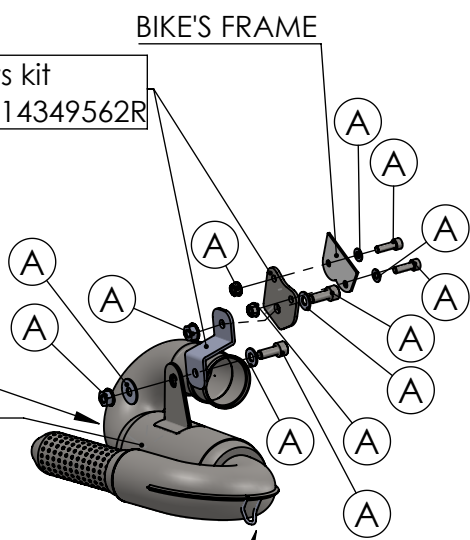

CATALYTIC
CONVERTER

Flange
cod.204569R

S.s bushing
cod.204833R

E13 00088F

Header pipes kit
cod. 3014349203R

Belts and rivets kit
Cod.0814228003R

Muffler repack kit
cod.414205R

Outer sleeve
replacement kit
cod.309746010R

Welded Db-Killer N°71

Manifold kit
cod. 3014349210R

Ø8x24

Ø e.50x35

OPTIONAL
cod.5683

M12x1.25

Manifold kit 2/1
cod. 3014349206R

Ø45

Ø i.38

Ø e.38

Ø38

BIKE'S FRAME
Ø i.45

Spring and rubber
replacement kit
Cod.303949001R

ART.14349EK SPARE PARTS

YAMAHA TRACER 7 / TRACER 7 GT

(Also fits 35 kW version) (Fits with original panniers) (Fits with original centre stand)

(A) FITTING COD. 3014349601R