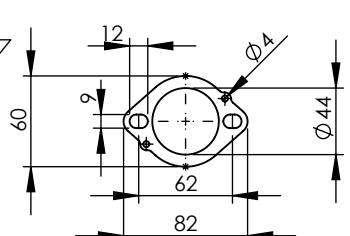

Db-Killer 59B  
Cod.3014228804R

S.s Flange 112A  
cod.204569R Sp.5mm

S.s bushing  
cod.204833R

E13 92 R - 01 10423  
or  
E13 92 R - 02 10423

Carbon end cup set  
cod.308266701R

S.s end cup set  
cod.3014228701R

Ø8x24

Ø e.50x35

OPTIONAL  
cod.5683

M12x1.25

Manifold kit 2/1  
cod. 3014349206R

Ø45

Ø i.38

Ø e.38

Ø38

BIKE'S FRAME  
Ø i.45

Spring and rubber  
replacement kit  
Cod.303949001R

# ART.14349EK SPARE PARTS

YAMAHA TRACER 7 / TRACER 7 GT

(Also fits 35 kW version) (Fits with original panniers) (Fits with original centre stand)

(A) FITTING COD. 3014349601R