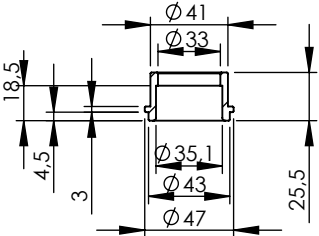

Db-Killer 59B  
Cod.3014228804R

S.s Flange 112A  
cod.204569R Sp.5mm

S.s bushing  
cod.204833R

E13 92 R - 01 10423  
or  
E13 92 R - 02 10423

Carbon end cup set  
cod.308266701R

S.s end cup set  
cod.3014228701R

Ø8x24

Ø e.50x35

OPTIONAL  
cod.5683

M12x1.25

Manifold kit 2/1  
cod. 3014349206R

Ø45

Ø i.38

Ø e.38

Ø38

BIKE'S FRAME  
Ø i.45

Spring and rubber  
replacement kit  
Cod.303949001R

# ART.14349EK SPARE PARTS

YAMAHA TRACER 7 / TRACER 7 GT

(Also fits 35 kW version) (Fits with original panniers) (Fits with original centre stand)

(A) FITTING COD. 3014349601R